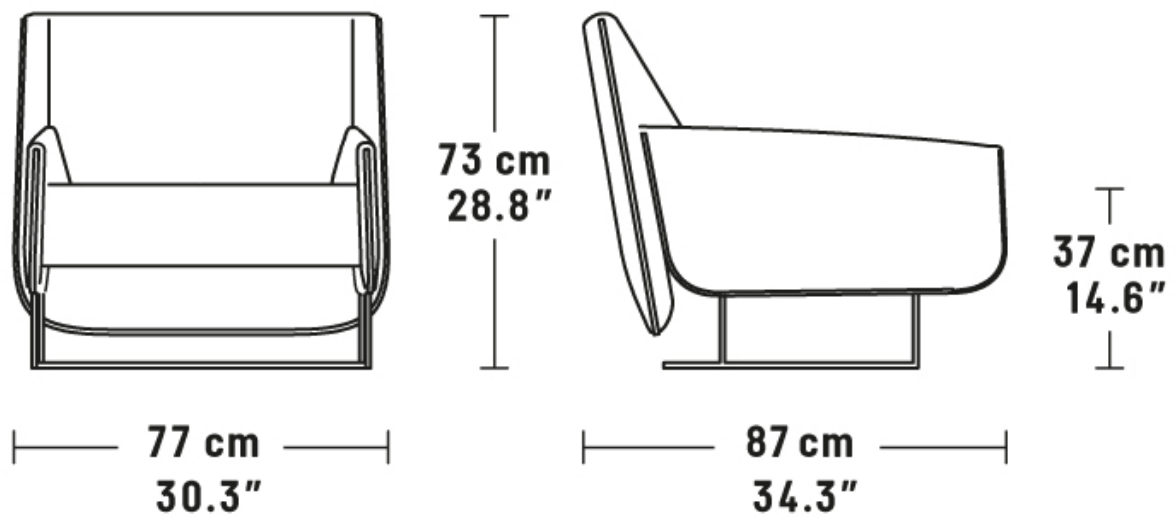

# Ovo

Dimensions defined in centimeters

Design	Damian Williamson
Materials	High quality moulded foam. Legs in steel.
Fabric	Available in all textiles and leather qualities