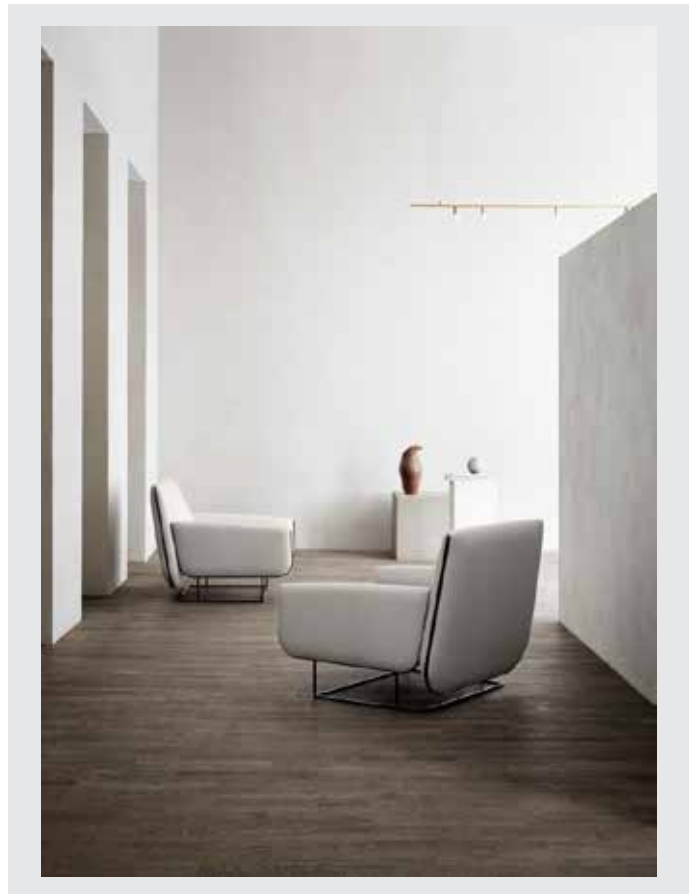

# Ovo

Dimensions defined in centimeters

Design	Damian Williamson
Materials	High quality moulded foam. Legs in steel.
Fabric	Available in all textiles and leather qualities