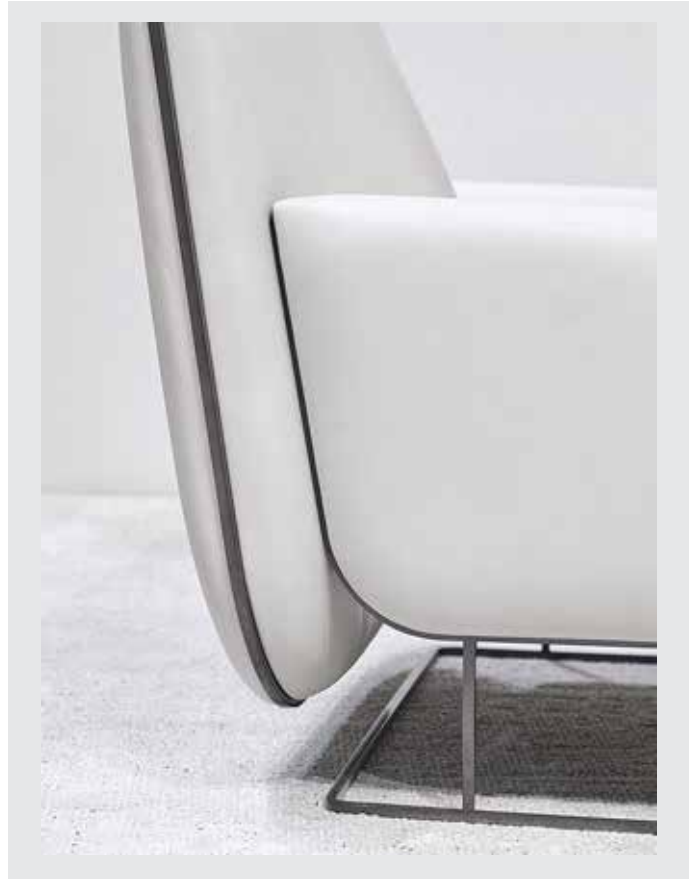

# Ovo

Dimensions defined in centimeters

Design	Damian Williamson
Materials	High quality moulded foam. Legs in steel.
Fabric	Available in all textiles and leather qualities