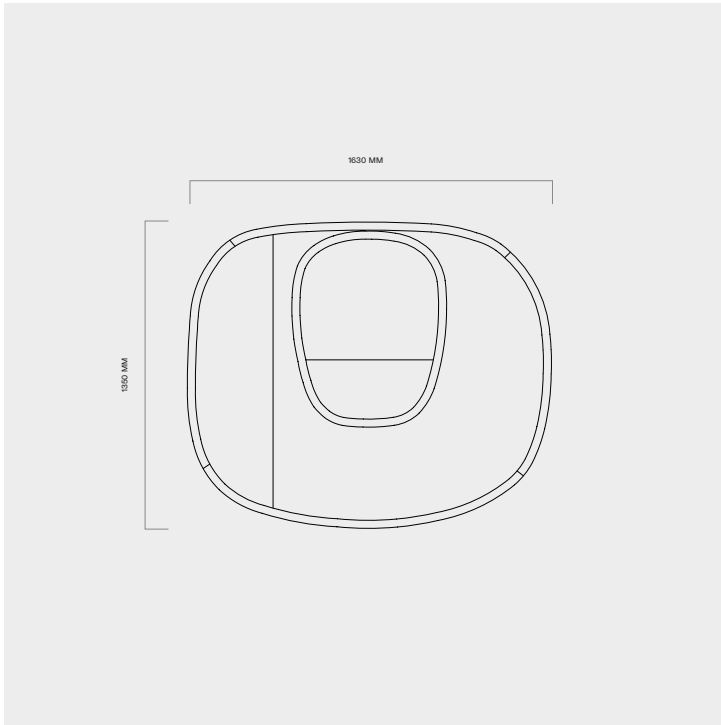

Ø Small

Product sheet — 220622

+Halle[®]

Ø is a human centered bench system designed to meet the flexible requirements of daily use in modern soft contract environments.

A series of small islands that work as individual modules or interlock with an upholstered back rest to create larger formations to suit the needs of your space. The organic shapes and multiple options create warm, welcoming and human seating areas.

Ø is accessible from all sides, creating a space to socialize or work collaboratively in a diverse and informal setting. Available in a wide range of textiles and leather types.

Measurements

MODELS:	WIDTH:	DEPTH:	HEIGHT:	SEATING HEIGHT:
Ø Small	163 cm	135 cm	74 cm	40 cm