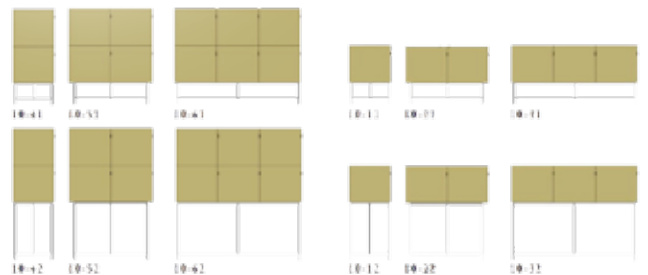

Top plate

Square tray

Tone

Tone cabinets, an acoustic storage upholstered in fabric.

Sizes

Tone	
Width:	550, 1100, 1650mm
Height:	440, 880mm
Height on base:	260, 700mm
Depth:	420mm

Accessories

Top plate, Square tray.

Design

Cabinet in solid wood frame, rock wool filling, covered with fabric. Framework and accessories made in coated metal.

Standard fabrics

Remix from Kvadrat, price class 3

Specification text

Ex. Tone storage 1650x1140, rock wool filling, upholstered in Remix 632, metal frame and accessories coated in RAL 3013.