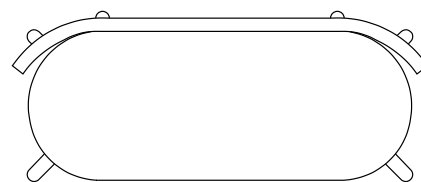

73

50

110

Design
Material
Fabric

Form Us With Love
Aluminium. Optional seat and back in cut foam.
Available in all fabrics and leather types