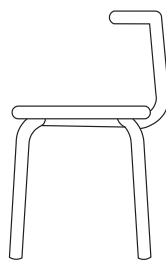

73

50

110

Design
Material
Fabric

Form Us With Love
Aluminium. Optional seat and back in cut foam.
Available in all fabrics and leather types