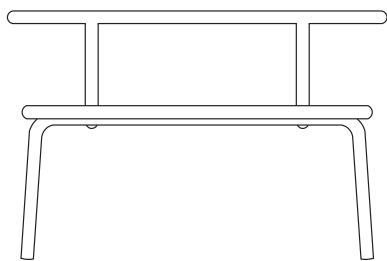

73

50

110

Design
Material
Fabric

Form Us With Love
Aluminium. Optional seat and back in cut foam.
Available in all fabrics and leather types