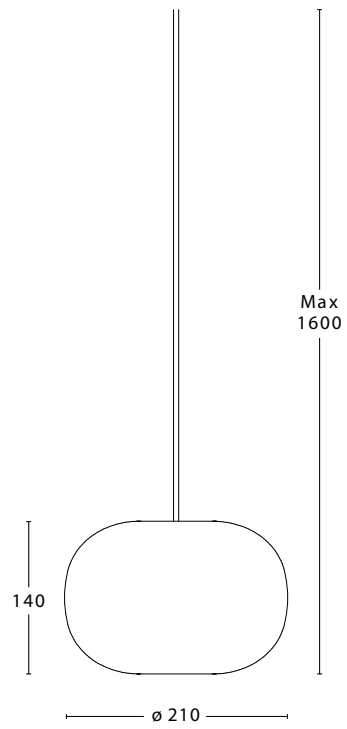

# Pebble

WARM GRAY RAL7032,  
METAL

WARM GRAY, GLASS

OXIDE RAL8015, METAL

OXIDE, GLASS

# Dimensions

PEBBLE ELONGATED

PEBBLE PLUMP