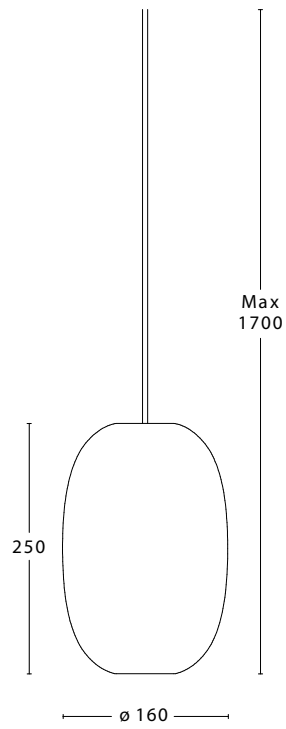

# Pebble

WARM GRAY RAL7032,  
METAL

WARM GRAY, GLASS

OXIDE RAL8015, METAL

OXIDE, GLASS

# Dimensions

PEBBLE ELONGATED

PEBBLE PLUMP