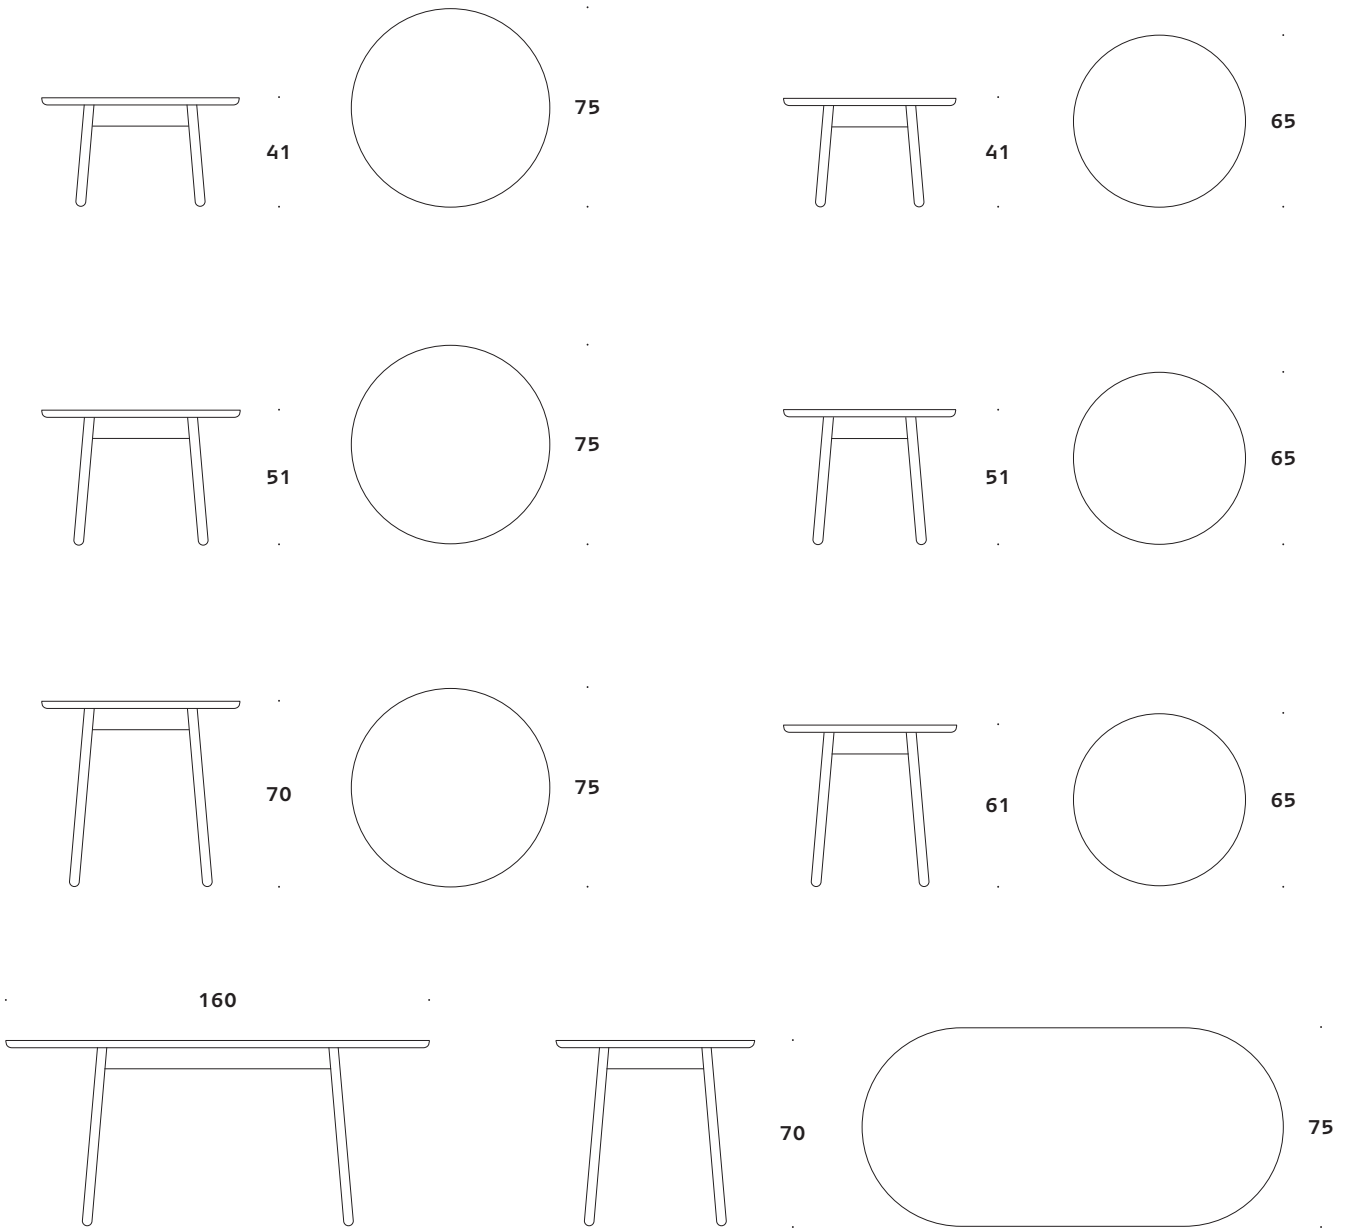

Nest Collection

Nest Collection

The Low Nest Table series is a warm and textured table series that ages beautifully. The curved surface is robust and convivial, a movable table in a natural material for people to comfortably gather around, hosting meetings and casual collaborative activities. But the tables are not all social objects, they work well as single workstations, creating an atmosphere that merges private and common spaces.

Extruding warmth and character, the solid oak tables come in eight different sizes, easy to place in any setting. Swift to clean, maintain and repair — an honest, hospitable and practical part of the Nest series, built to last for generations.

Design: Form Us With Love

Dimensions defined in centimeter

Design
Material

Form Us With Love
Solid oak – soaped / black stained / lacquered