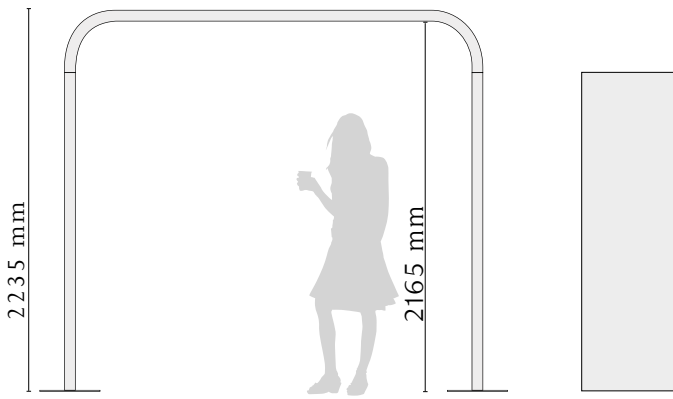

Product sheet

Arc

Arc

Floor and ceiling

Arc is a sound absorbing furniture including 2 floor screens and a roof. It helps you to create a feeling of enclosure. Walls and roof together create a defined space within a bigger space. It can be placed freestanding or against a wall, to easily shield off and create a quiet atmosphere.

ARC

Floor and ceiling

5 mm (0.2") foot + 1900 mm (74.8") screen + 330 mm (13").
Height: 2235 mm (88") from floor to the top of Arc.
Inner dimensions from floor to ceiling of Arc is 2165 mm (85.2").

DIMENSIONS

Width:	600, 800, 1000 mm (23.6", 31.5", 39.4", 47.2")
Length:	1500, 2000, 2500 mm (59.1", 78.7", 98.4", 118.1")
Height:	2235 mm (88")
Thickness:	70 mm (2.8")
Feet	
Length:	160 mm (6.3")
Width:	150 mm (5.9")