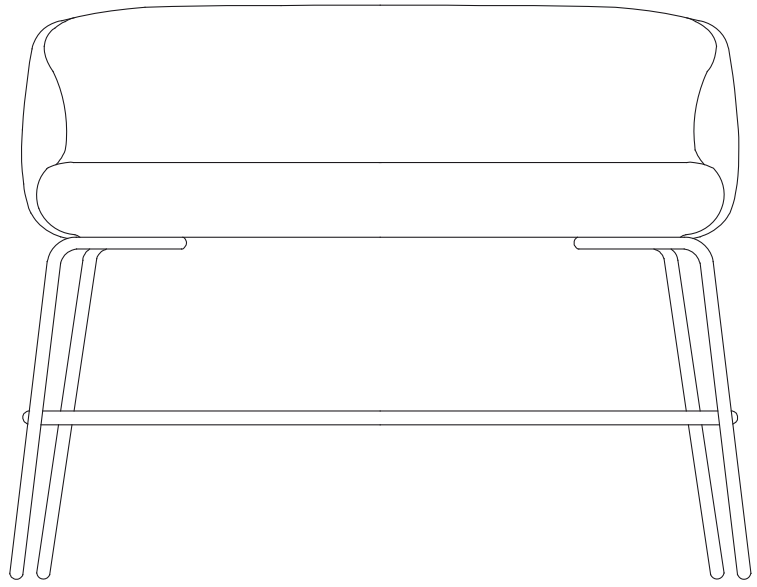

High Nest Sofa

High Nest Sofa

The High Nest Sofa is a soft, inviting and comfortable high sofa that literally takes the traditional lounge area to new heights. The High Nest Sofa boldly challenges the conventions of the bar stool and sofa, melting the two together to create the beautiful, upholstered high seat. The vertical nest is inspired by the way people interact with furniture in public spaces, encouraging a more social atmosphere. The high sofa is specially crafted for just the right amount of steadiness and elegance, balancing the two to create warm, inviting and comfortable seating arrangements. Steel frame available in black or grey. Part of the Nest series that comprises chairs, sofas and tables in two heights. Available in all types of textiles and leather types.

60

107

137

78

Dimensions defined in centimeters

Design

Form Us With Love

Materials