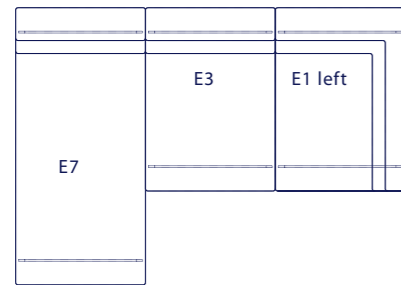

EJ 450 DELPHI

DESIGN: STUDIO HANNES WETTSTEIN

EJ 450 D ELPHI

DESIGN: STUDIO HANNES WETTSTEIN

similar elements
combined differently

EJ 450-E6

EJ 450-E3 Broad

EJ 450-E1-L/R

EJ 450-E20

EJ 450-E21

EJ 450-E1 left

EJ 450-E2

EJ 450-E6

EJ 450-E1 right

EJ 450-E3

EJ 450-E4