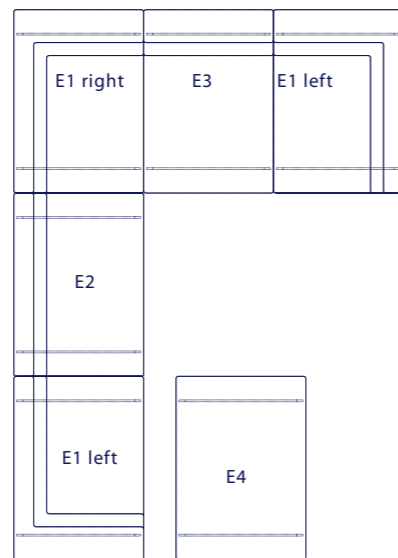

EJ 450 DELPHI

DESIGN: STUDIO HANNES WETTSTEIN

EJ 450 D ELPHI

DESIGN: STUDIO HANNES WETTSTEIN

similar elements
combined differently

EJ 450-E6

EJ 450-E3 Broad

EJ 450-E1-L/R

EJ 450-E20

EJ 450-E21

EJ 450-E1 left

EJ 450-E2

EJ 450-E6

EJ 450-E1 right

EJ 450-E3

EJ 450-E4