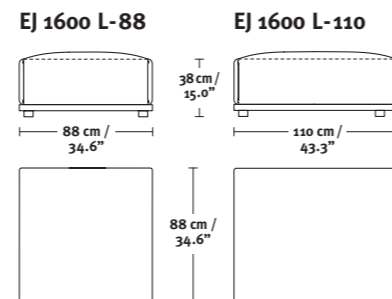

BACK

BACK XL

SEAT

LOUNGE

CORNER

ARM

CASE

OPSTILLINGER