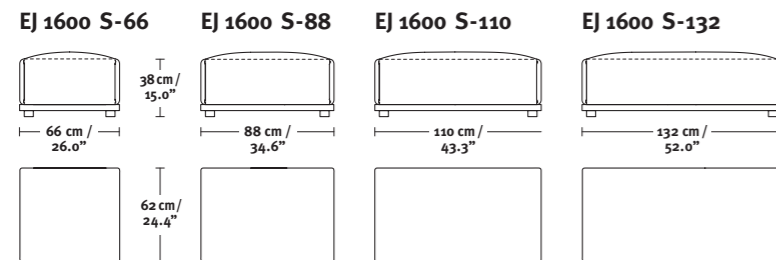

MODULES

The SHUFFL sofa can combine several different modules to form an asymmetrical landscape with the possibility of featuring a side table, a lamp, a power outlet and a planter box that may also serve as a table or a room divider. Inside the table module is a concealed storage space for keeping folders, papers etc. neatly out of sight. Both the base, the planter box and the table are made in oak, a reflection of Boysen's preference for pure, Nordic materials. The back on the sofa is available in two heights to accommodate different user needs.

BACK

BACK XL

SEAT

LOUNGE

CORNER

ARM

CASE

OPSTILLINGER

COMBINATIONS

EXAMPLE 1

- 2 X EJ 1600 S-88
- 1 X EJ 1600 S-110
- 2 X EJ 1600 S-132
- 1 X EJ 1600 B-88
- 1 X EJ 1600 B-XL88
- 2 X EJ 1600 B-110
- 1 X EJ 1600 C-22
- 1 X EJ 1600 C-44

EXAMPLE 2

- 1 X EJ 1600 S-66
- 1 X EJ 1600 S-88
- 1 X EJ 1600 S-110
- 1 X EJ 1600 S-132
- 1 X EJ 1600 B-66
- 2 X EJ 1600 B-132
- 1 X EJ 1600 C-22
- 1 X EJ 1600 C-44
- 1 X EJ 1600 A-22-L

EXAMPLE 3

- 1 X EJ 1600 S-88
- 1 X EJ 1600 S-132
- 1 X EJ 1600 B-88
- 1 X EJ 1600 B-132
- 1 X EJ 1600 A-22-L
- 1 X EJ 1600 A-22-R