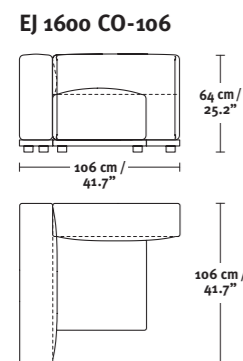

BACK

BACK XL

SEAT

LOUNGE

CORNER

ARM

CASE

OPSTILLINGER