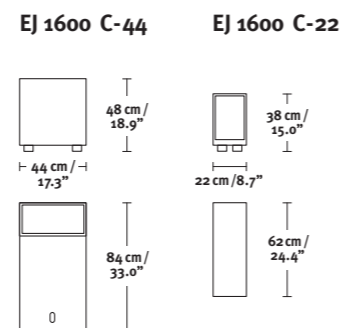

BACK

BACK XL

SEAT

LOUNGE

CORNER

ARM

CASE

OPSTILLINGER