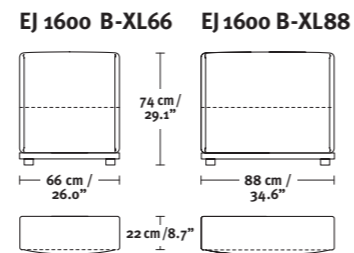

MODULES

The SHUFFL sofa can combine several different modules to form an asymmetrical landscape with the possibility of featuring a side table, a lamp, a power outlet and a planter box that may also serve as a table or a room divider. Inside the table module is a concealed storage space for keeping folders, papers etc. neatly out of sight. Both the base, the planter box and the table are made in oak, a reflection of Boysen's preference for pure, Nordic materials. The back on the sofa is available in two heights to accommodate different user needs.

BACK

BACK XL

SEAT

LOUNGE

CORNER

ARM

CASE

OPSTILLINGER

COMBINATIONS

EXAMPLE 1

- 2 X EJ 1600 S-88
- 1 X EJ 1600 S-110
- 2 X EJ 1600 S-132
- 1 X EJ 1600 B-88
- 1 X EJ 1600 B-XL88
- 2 X EJ 1600 B-110
- 1 X EJ 1600 C-22
- 1 X EJ 1600 C-44

EXAMPLE 2

- 1 X EJ 1600 S-66
- 1 X EJ 1600 S-88
- 1 X EJ 1600 S-110
- 1 X EJ 1600 S-132
- 1 X EJ 1600 B-66
- 2 X EJ 1600 B-132
- 1 X EJ 1600 C-22
- 1 X EJ 1600 C-44
- 1 X EJ 1600 A-22-L

EXAMPLE 3

- 1 X EJ 1600 S-88
- 1 X EJ 1600 S-132
- 1 X EJ 1600 B-88
- 1 X EJ 1600 B-132
- 1 X EJ 1600 A-22-L
- 1 X EJ 1600 A-22-R