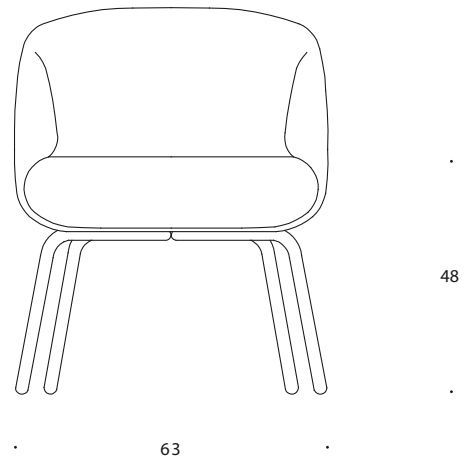

Dimensions defined in centimeters

Design

Form Us With Love

Materials

High quality moulded foam. Legs in black RAL 9005 / light gray RAL 7035 powder coated steel

Fabric

Available in all textiles and leather types