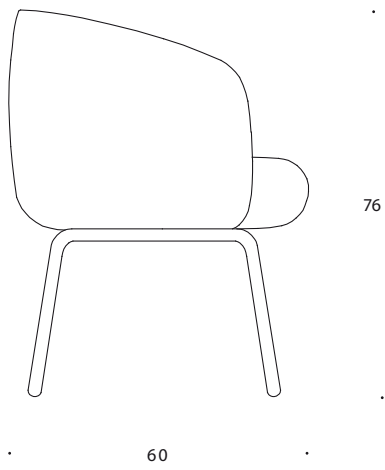

Dimensions defined in centimeters

Design

Form Us With Love

Materials

High quality moulded foam. Legs in black RAL 9005 / light gray RAL 7035 powder coated steel

Fabric

Available in all textiles and leather types