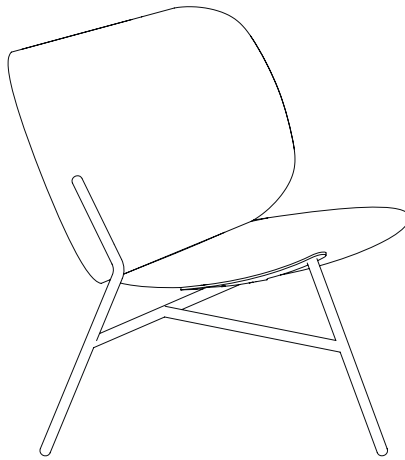

Stella

Stella

Stella is spacious and comfortable lounge chair – ideal for both informal meetings and relaxation. The expression is tight and light without compromising the degree of comfort. The wide back is attached to the seat only at a single point, which gives an impression of an almost floating back. Also available with swivel base.

73

80

42

62

Dimensions defined in centimeters

Design

busk + hertzog

Materials