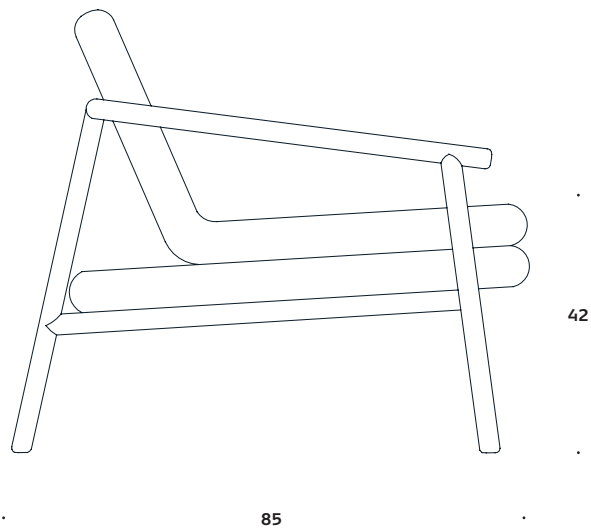

For Now Chair

For Now Chair

The For Now Chair injects a sense of domestic comfort and expression into the spaces of public activities. The warm and light expression responds to the increasing fusion between home and contract and contributes to the creation of spaces providing calm and contentment. Frame in solid soaped oak / solid black stained oak. Available in all textiles and leather qualities.

Dimensions defined in centimeters

Design

Chris Liljenberg Halstrøm

Materials

High quality moulded foam. Legs in solid soaped oak / solid black stained oak.

Fabric

Available in all textiles and leather qualities