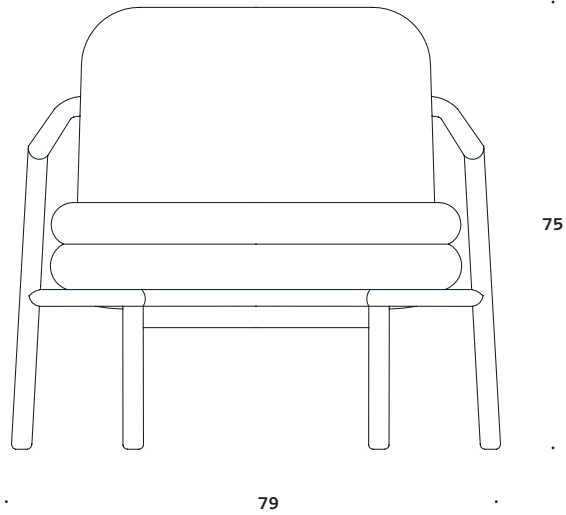

For Now Chair

For Now Chair

The For Now Chair injects a sense of domestic comfort and expression into the spaces of public activities. The warm and light expression responds to the increasing fusion between home and contract and contributes to the creation of spaces providing calm and contentment. Frame in solid soaped oak / solid black stained oak. Available in all textiles and leather qualities.

Dimensions defined in centimeters

Design

Chris Liljenberg Halstrøm

Materials

High quality moulded foam. Legs in solid soaped oak / solid black stained oak.

Fabric

Available in all textiles and leather qualities